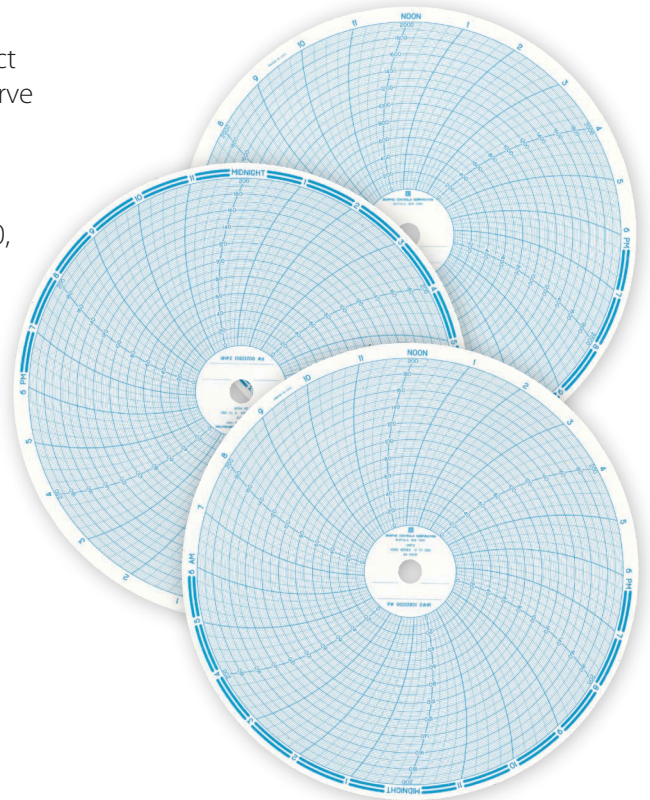

## Charts & Markers to fit Partlow

Graphic Controls announces the most recent additions to its product offerings. Now, everything you need to accurately record and preserve your valuable data on your Partlow recorder is available from your source for industry leading quality and service, Graphic Controls.

Circular charts to fit all Partlow LF, MF, RF, ARC, MRC 5000, MRC 7000, MRC 8000, MRC 9000 (Versa Chart) series recorders.

Hundreds of chart numbers and ranges available. Please contact Graphic Controls Customer Service or visit our website for assistance selecting charts to match your application.

### Cartridge Performance Comparison

Competitor

Graphic Controls

Competitors' cartridge trace width increases over time due to marker nib wear, causing confusion in chart interpretation and compromising the integrity of your data. Graphic Controls cartridges offer consistent line width for more reliable interpretation and greater overall accuracy.